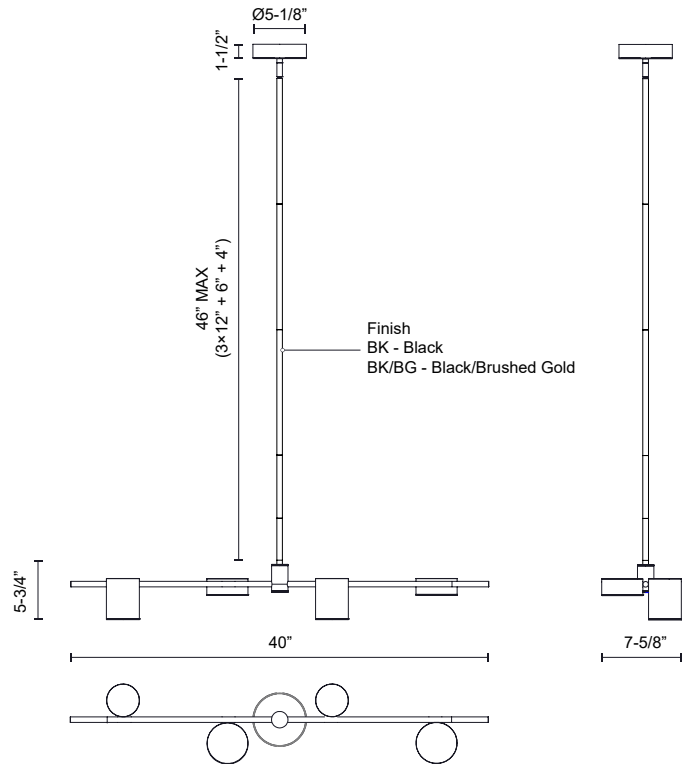

JAYDEN
LP96840
PENDANTS

PROJECT

SPECIFICATION DETAILS

Fixture Dimensions	L40" x W7-5/8" x H5-3/4"
Light Source	LED with DC Driver
Wattage	28W
Total Lumens	2320lm
Delivered Lumens	710lm*
Voltage	120V
Color Temperature	3000K
CRI (Ra)	90CRI
Optional Color Temps	2700K - 5000K Available, Minimum Order Quantities Apply
LED Rated Life	50,000 hours
Dimming	100% - 10%, TRIAC or ELV Dimmer (Not Included)
Diffuser Details	Frosted Acrylic
Adjustable	Yes
Rod Length	46" Max (3x12" + 1x6" + 1x4")
Minimum Hang Height	15"
Sloped Ceiling Adaptable	Yes, Up to 45 Degrees
Location	Dry
Compliance	T24-JA8
Illumination Direction	Down
CEC Title 24 JA8	Yes, JA8-19
Canopy Dimensions	D5-1/8" x H1-1/2"

* For custom options, consult factory for details.
* For warranty information, please visit www.kuzcolighting.com/warranty

DESCRIPTION

Nature takes on modern form in the Jayden Collection. This family of products inspires movement and flow throughout your space with various-sized lamps. Frosted diffusers allow for soft, natural lighting that adds depth and dimension to a room. Available in Black/Brushed Gold or Black with adjustable arms.

KUZCO

19054 28TH AVENUE
SURREY - BC V3Z 6M3
CANADA

WWW.KUZCOLIGHTING.COM

COMMENT